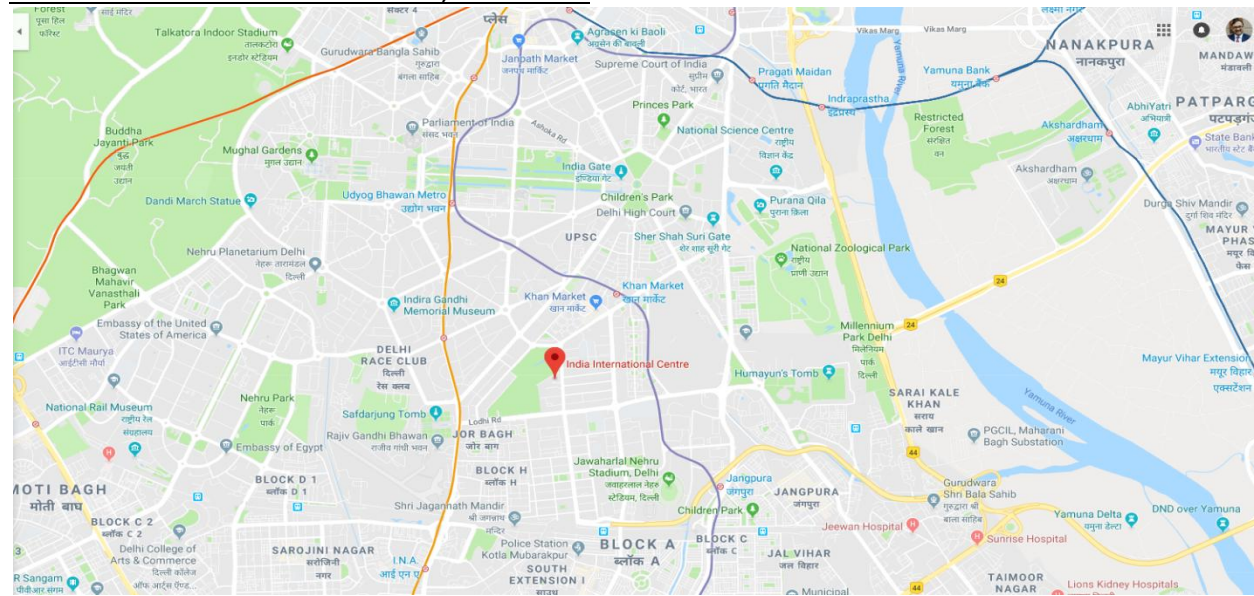

LOCAL TRAVELLING

Airport Distance from the Venue – IIC : Venue is located about 16 Km from Terminal 2 & about 12 Km from Terminal 1 & 3 . Approximate Travelling Time (30-45 Min).

Railway Station Distance from the Venue – IIC : Venue is located about 7 Km from New Delhi Railway Station. Approximate Travelling Time (20-30 Min).

Local Travelling Options –

- a) Prepaid Taxi Booking outside the Airport.
- b) Can Hire UBER / OLA CAB using UBER / OLA App which can be downloaded from Google Play Store.
- c) Can Hire Meru CAB contacting Meru Cab Booking Office outside the Airport.
- d) Travelling by Delhi Metro (*App can be downloaded from Google Play Store as Delhi Metro Rail*):
 - i. Can be travelled by Delhi Metro. The Airport Metro Station is located on the Delhi Airport Express Line of the Delhi Metro. This station is linked to the Indira Gandhi International Airport Terminal 3. Address is Terminal 2B Rd, Indira Gandhi International Airport, Delhi, 110037, India. This metro terminates at **at New Delhi Railway Station.**
 - ii. **Delhi Metro Station at New Delhi Railway Station - New Delhi** is a **station** on the Yellow Line of the **Delhi Metro**. It is within walking distance from the Indian **Railways New Delhi station**. It is on the Ajmeri Gate (Platform Number 16) side of the **New Delhi Railway Station**. The Airport Express also terminates at **New Delhi Metro Station.**
 - iii. The Metro nearest to the venue India International Centre are Khan Market Metro Station or Jor Bagh Metro Station which are within 2 Kms of range of the. The Metro for Khan Market or Jor Bag can be taken from **Delhi Metro Station at New Delhi Railway Station.**

POLICE STATION NEAR THE VENUE

Police Station Lodhi Colony, Fifth Ave Road, Institutional Area, Lodi Colony, New Delhi, Delhi 110003, India **Phone: +91 11 2462 0283.**

MAP for India International Centre, New Delhi